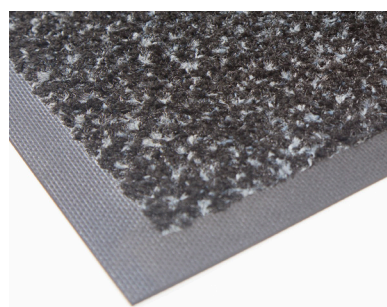

## Entrance Mats • Indoor/Outdoor

Classic Brush mats feature extra-course nylon fibers blended with traditional nylon carpet fibers. This duo of fibers is designed to create excellent scraping and wiping action for maximum soil-stopping power.

- Coarse nylon fibers combined with traditional solution dyed fibers create excellent scraping and wiping action for maximum soil reduction.
- LUTRADUR™ primary substrate will not fray, reduces linting and provides a strong bond between the rubber and carpet.
- 100% Nitrile EXS™ Rubber backing is chemical, grease and oil resistant and prevents cracking and curling.

# Classic Brush

Entrance Mats • Indoor/Outdoor

Colour: Onyx Brush

Reinforced rubber edges

Smooth or claw backing