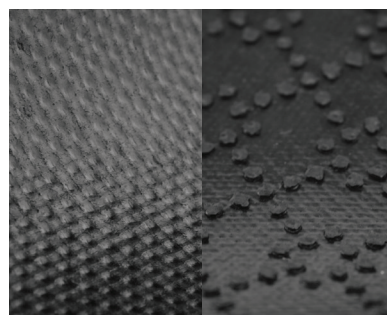

## Entrance Mats • Indoor/Outdoor

Classic Brush mats feature extra-course nylon fibers blended with traditional nylon carpet fibers. This duo of fibers is designed to create excellent scraping and wiping action for maximum soil-stopping power.

- Coarse nylon fibers combined with traditional solution dyed fibers create excellent scraping and wiping action for maximum soil reduction.
- LUTRADUR™ primary substrate will not fray, reduces linting and provides a strong bond between the rubber and carpet.
- 100% Nitrile EXS™ Rubber backing is chemical, grease and oil resistant and prevents cracking and curling.

# Classic Brush

Entrance Mats • Indoor/Outdoor

Colour: Onyx Brush

Reinforced rubber edges

Smooth or claw backing